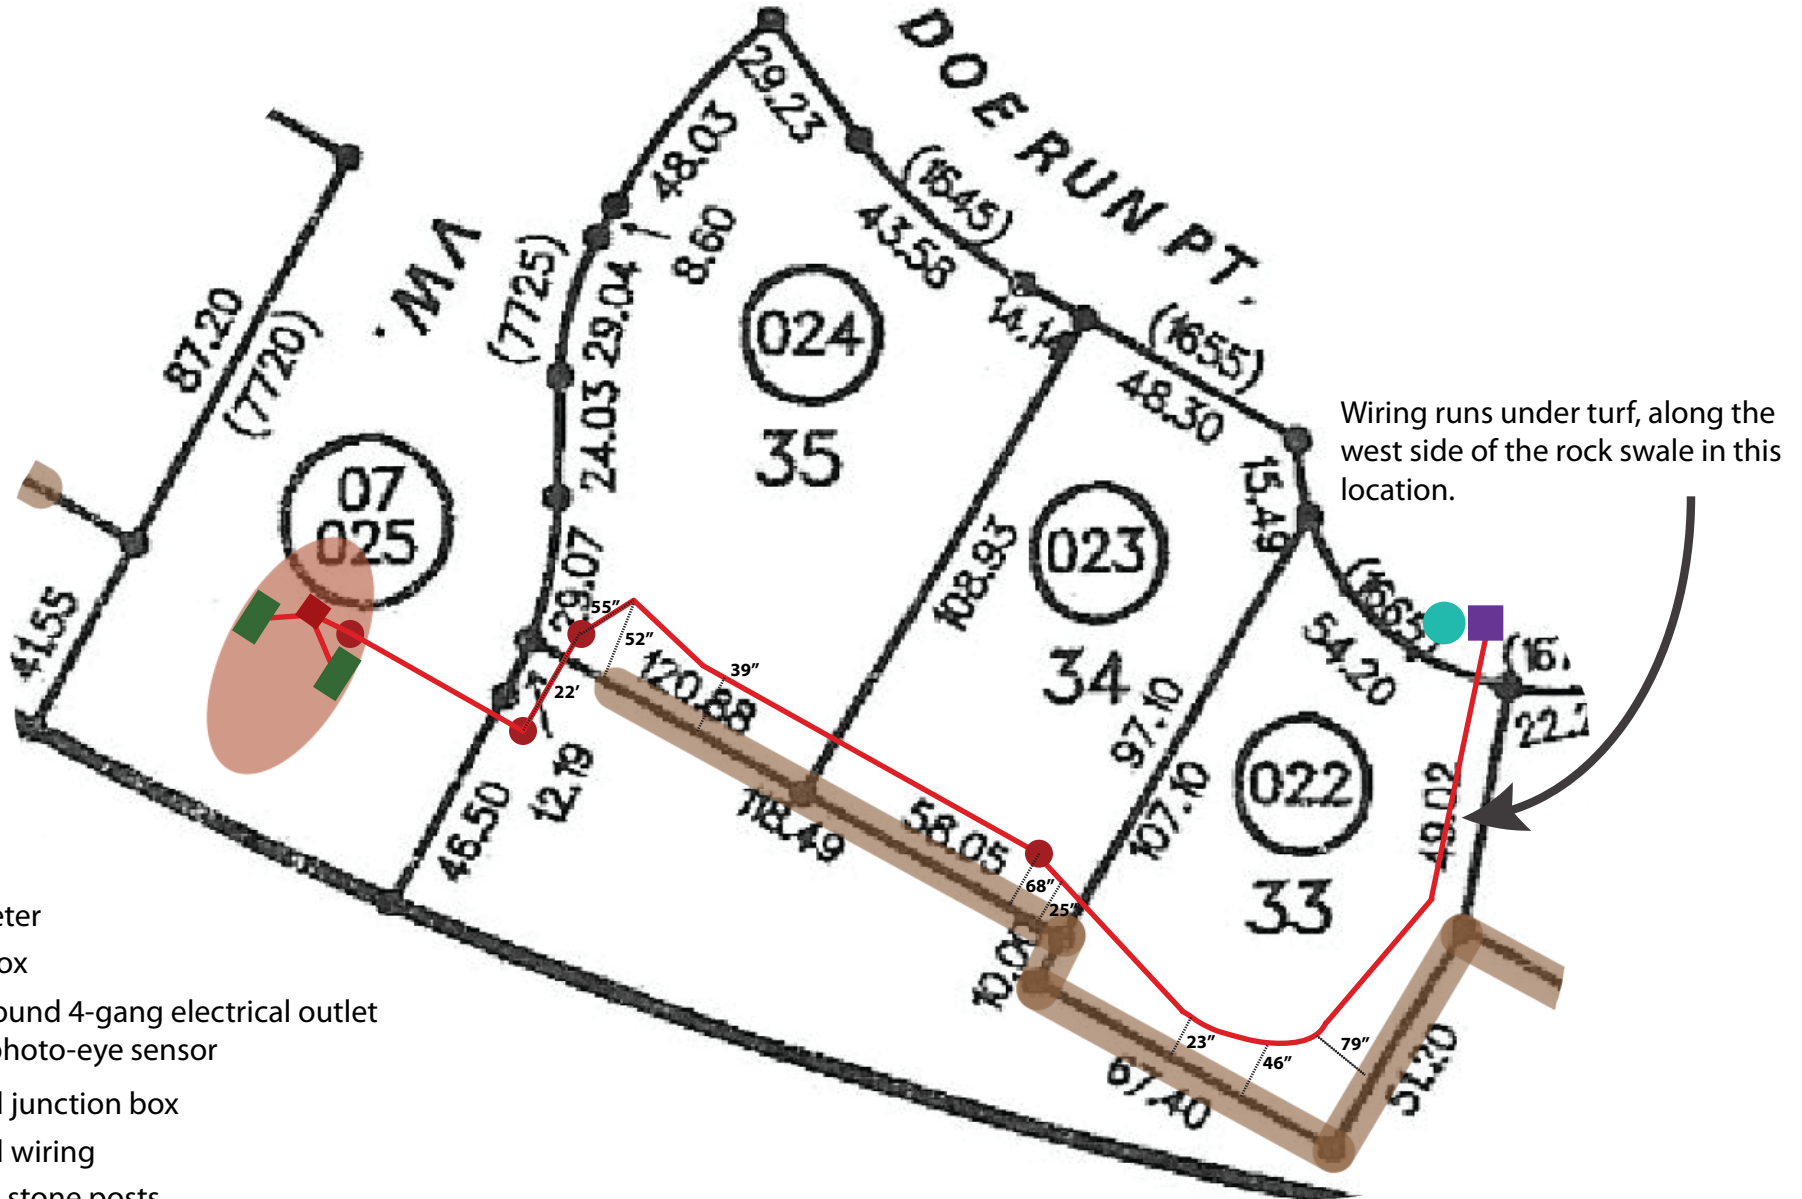

**Village at Peregrine  
Electrical Drawing of Entrance  
11/23/2024**

- power meter
- breaker box
- above-ground 4-gang electrical outlet box and photo-eye sensor
- in-ground junction box
- in-ground wiring
- fence and stone posts
- entrance island
- LED light fixtures with flood lights

**Drawing Not to Scale and Locations are Approximate**